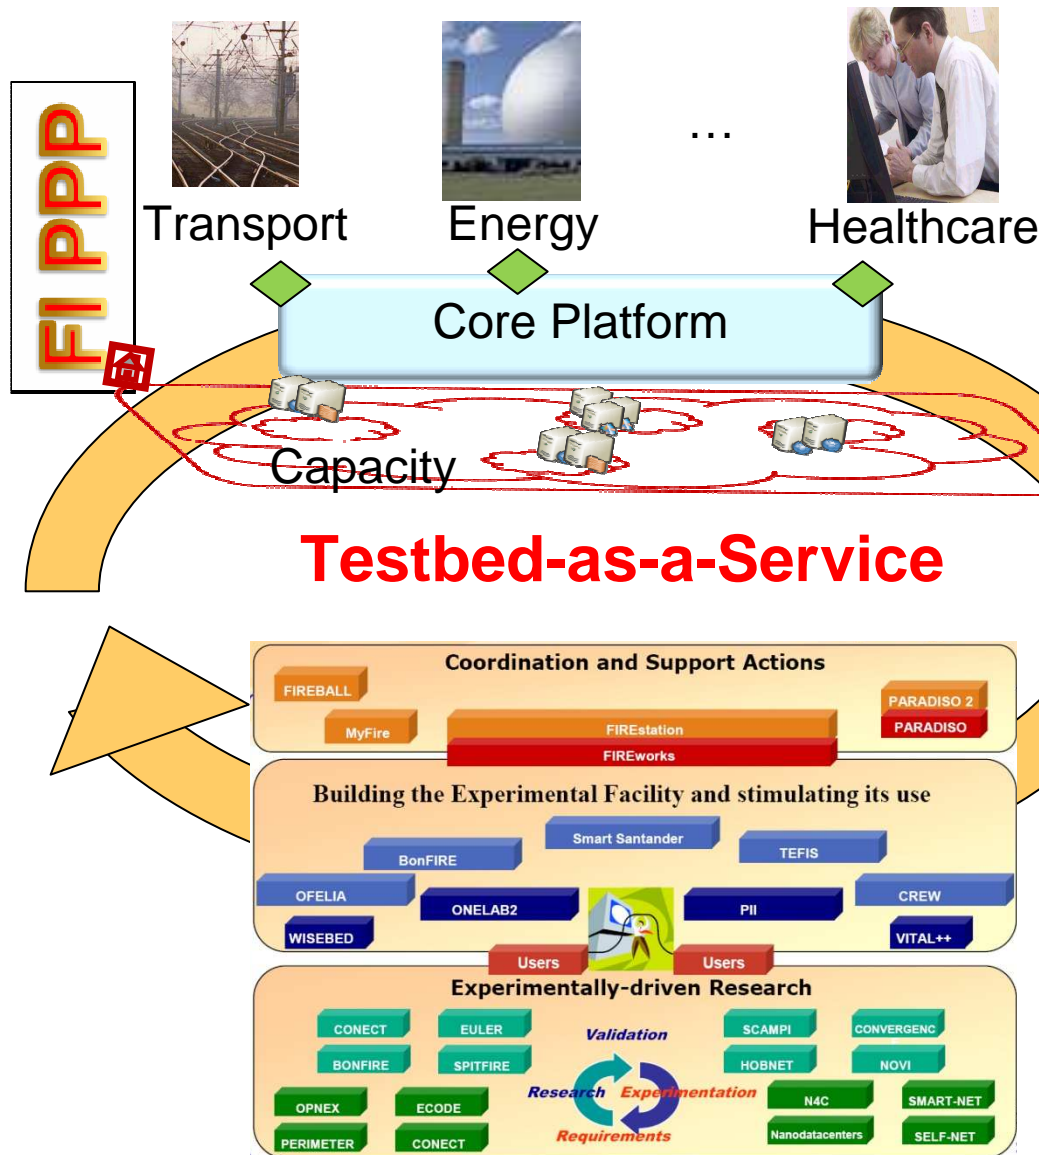

BonFIRE

Building service testbeds on FIRE

BonFIRE and FI-PPP

Josep Martrat

ATOS ORIGIN

Barcelona, 30 June 2010

- Test elements of the core platform
- Prototype implementations
- Trial integrations of core platform enablers
- Use Case testing
- Future sustainability

- The FIRE facility is already heading for a **generic, open** and **secure** federated platform
- Skills and knowledge of **technical federation**
- Hands on experience of managing multiple and diverse **use cases**
- Non-technical aspects** (policy, legal, IPR)

“identify candidates for experimental infrastructures for Phases 2 and 3”

“Leverage existing public investments in advanced infrastructures”

FIRE federation ready for testing of highly regulated industries such as eHealth and Smart Grids?