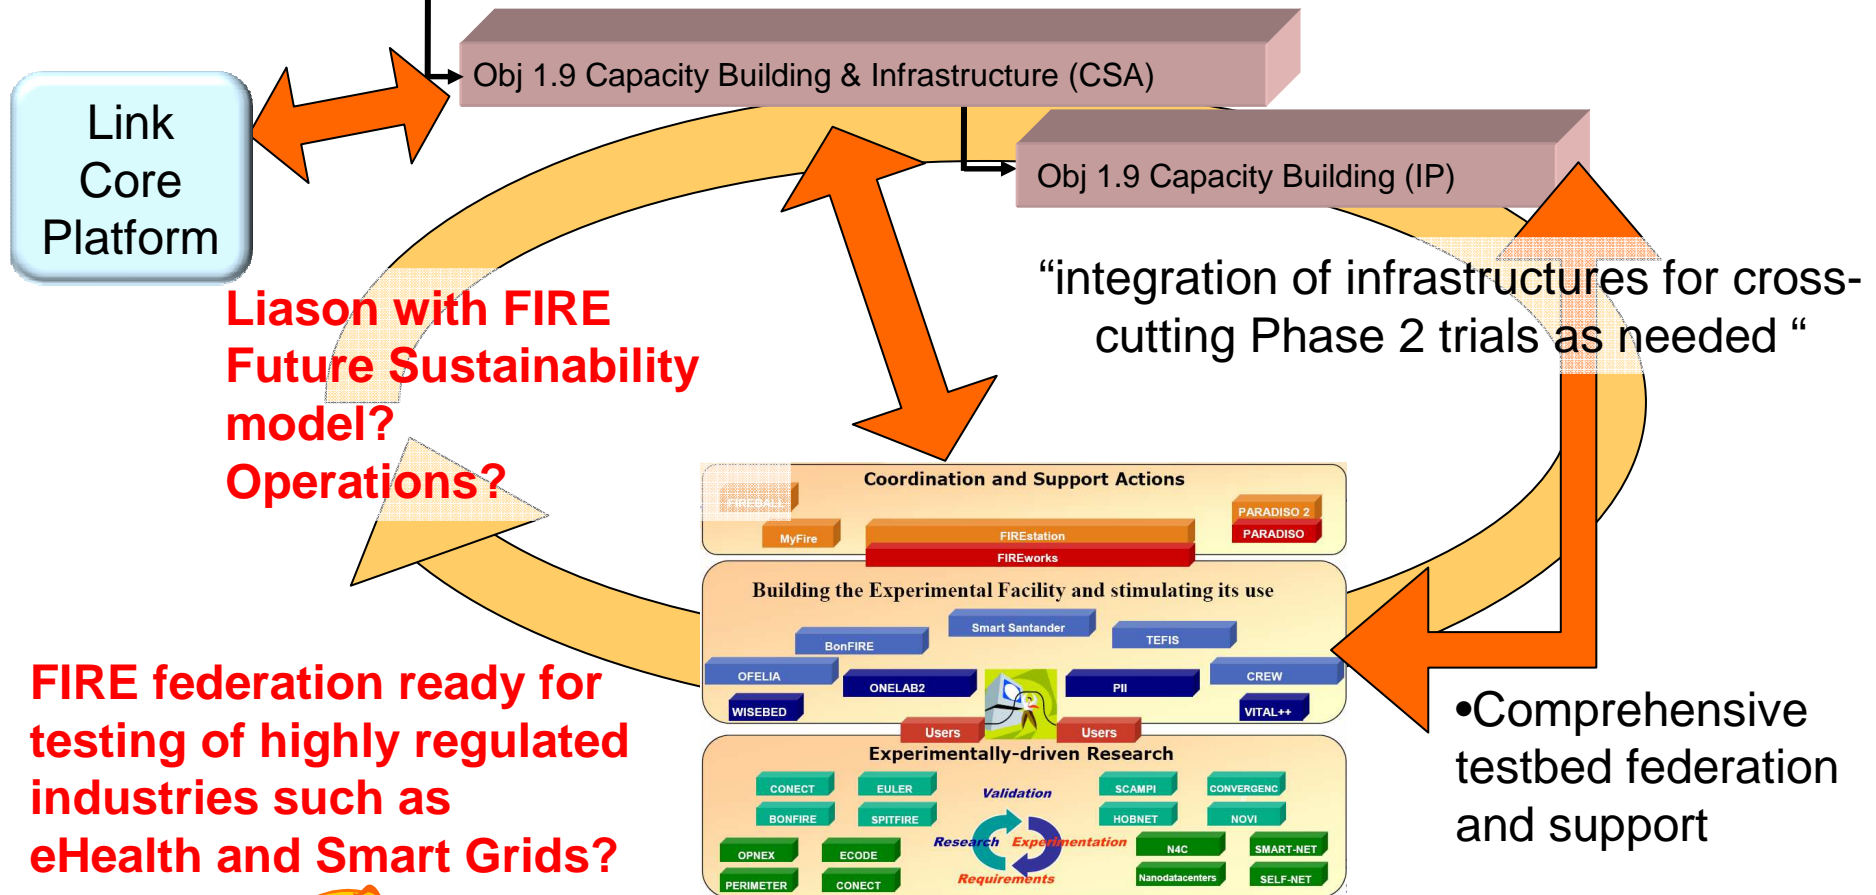

BonFIRE

Building service testbeds on FIRE

BonFIRE and FI-PPP

Josep Martrat

ATOS ORIGIN

Barcelona, 30 June 2010

- Test elements of the core platform
- Prototype implementations
- Trial integrations of core platform enablers
- Use Case testing
- Future sustainability

- The FIRE facility is already heading for a **generic, open** and **secure** federated platform
- Skills and knowledge of **technical federation**
- Hands on experience of managing multiple and diverse **use cases**
- Non-technical aspects** (policy, legal, IPR)

“identify candidates for experimental infrastructures for Phases 2 and 3”

“Leverage existing public investments in advanced infrastructures”

FIRE federation ready for testing of highly regulated industries such as eHealth and Smart Grids?