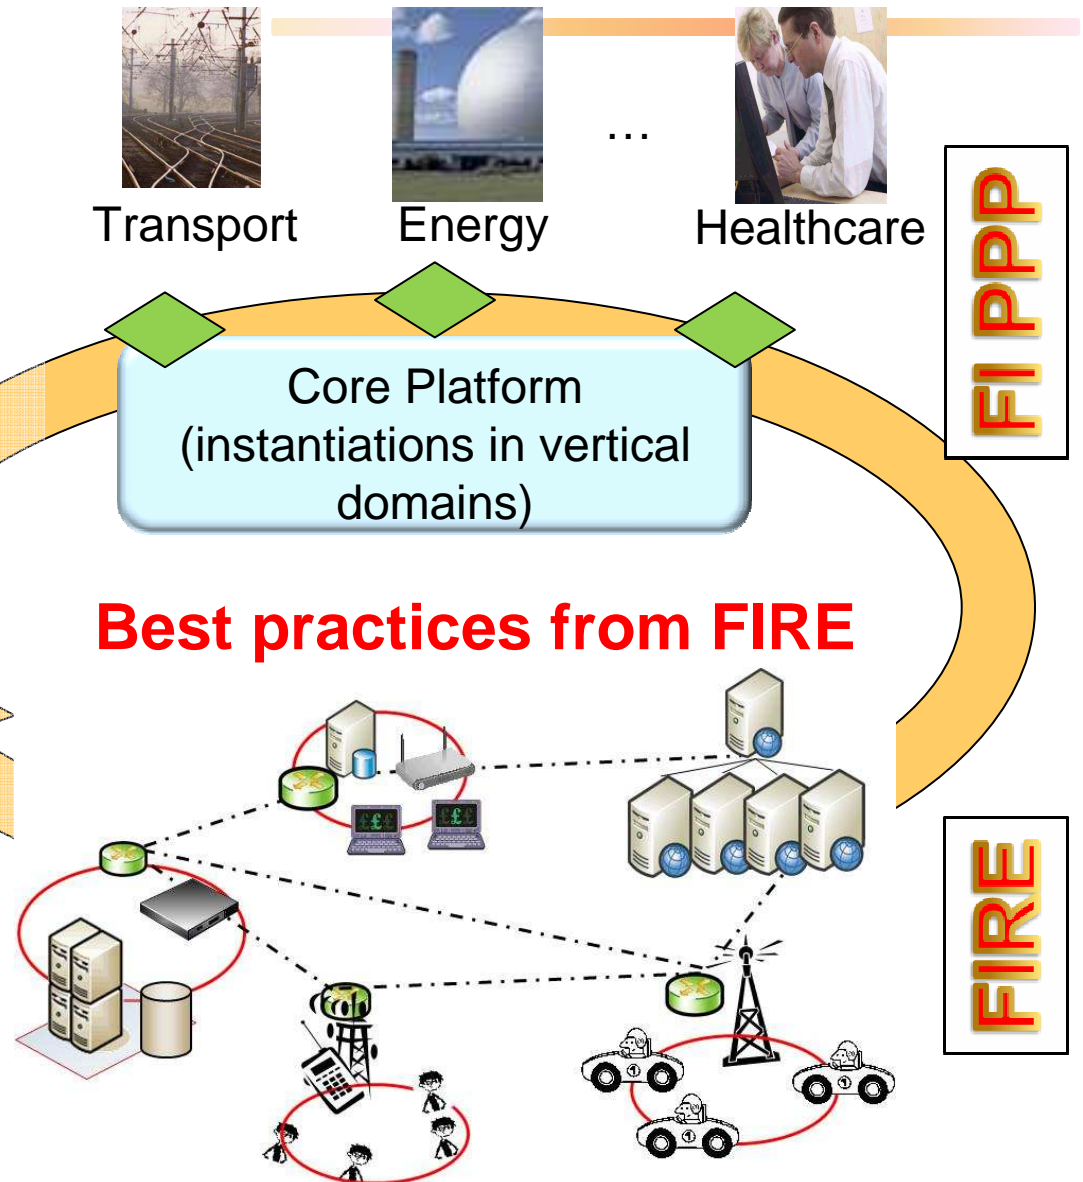

BonFIRE

Building service testbeds on FIRE

BonFIRE and FI-PPP

Josep Martrat

ATOS ORIGIN

Barcelona, 30 June 2010

- Test elements of the core platform
- Prototype implementations
- Trial integrations of core platform enablers
- Use Case testing
- Future sustainability

- The FIRE facility is already heading for a **generic, open** and **secure** federated platform
- Skills and knowledge of **technical federation**
- Hands on experience of managing multiple and diverse **use cases**
- Non-technical aspects** (policy, legal, IPR)

“identify candidates for experimental infrastructures for Phases 2 and 3”

“Leverage existing public investments in advanced infrastructures”

FIRE federation ready for testing of highly regulated industries such as eHealth and Smart Grids?